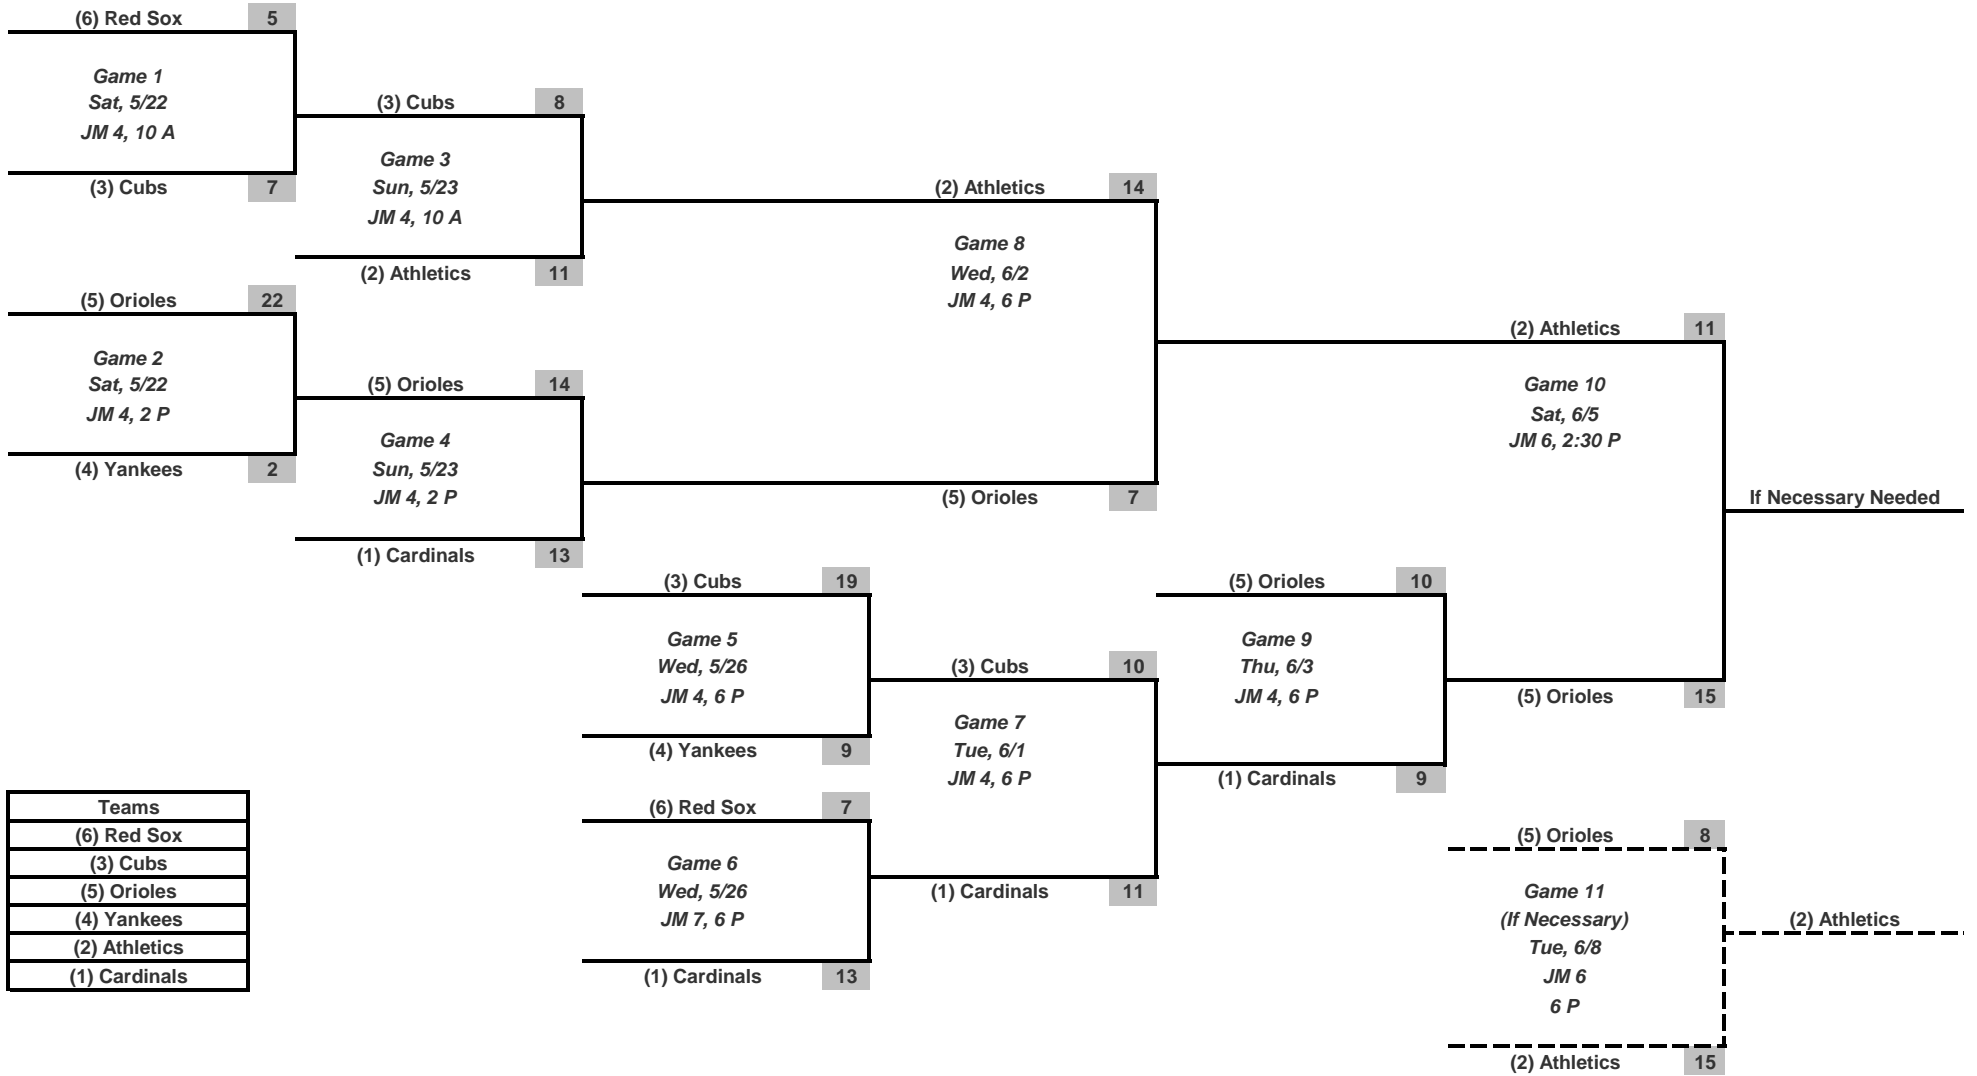

2010 MBA PINTO TOURNAMENT

SIX TEAM DOUBLE ELIMINATION

Teams
(6) Red Sox
(3) Cubs
(5) Orioles
(4) Yankees
(2) Athletics
(1) Cardinals